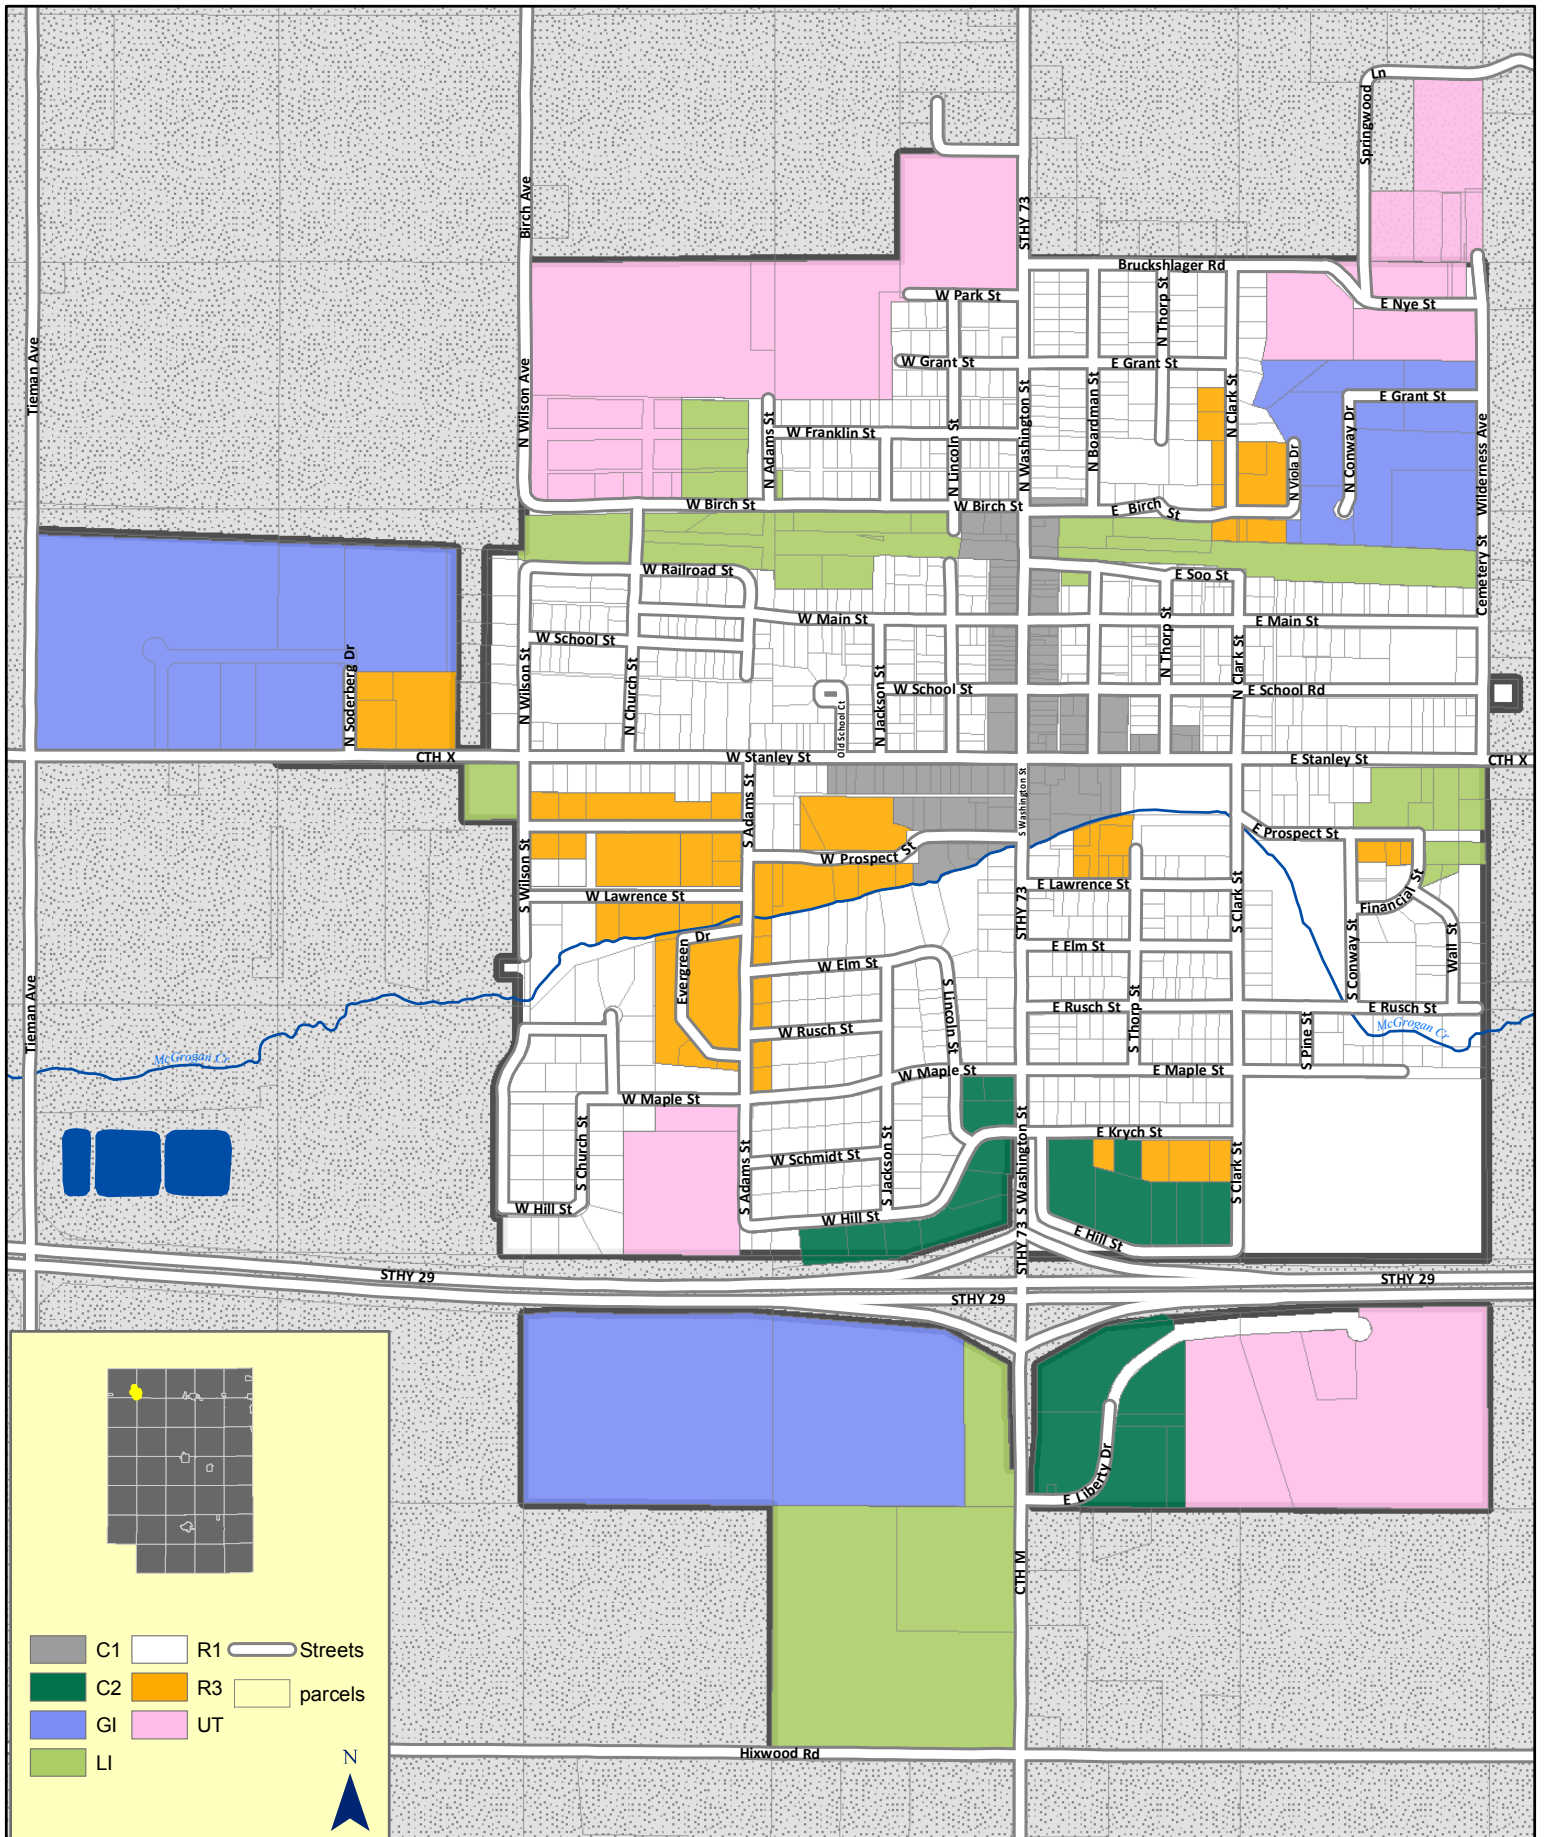

ZONING MAP

City of Thorp

Map created 6/26/2012

This map was prepared by the Clark County Land Information Office. Information is believed correct but is **ADVISORY** only. It is based on public records believed to be reliable, but Clark County distributes this information on an 'AS IS' basis. No warranties are implied.